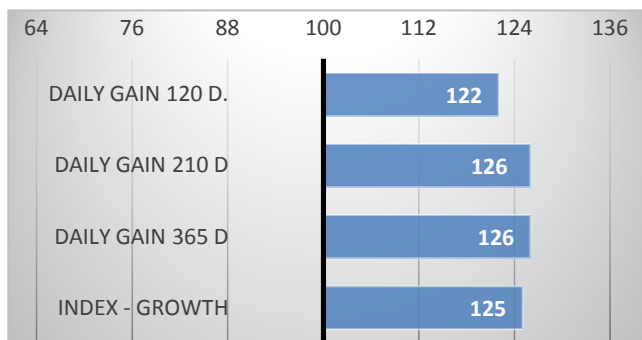

GROWTH

CALVES 73

HERDS 26

Heterozygously polled Kaboom was purchased in Ireland. He was clearly the most muscular bull we had the opportunity to see. The sire is Sneumgaard Emperor PP, who excels in easy births and excellent calf growth. Mother's father is one of the most popular bull in Ireland – Hilcrest Champion. Kaboom therefore appears to be a complete sire whose muscularity and width parameters are exceptional in all body parts. He will also be suitable for producing daughters, we expect excellent milk production with a well shaped pelvis.