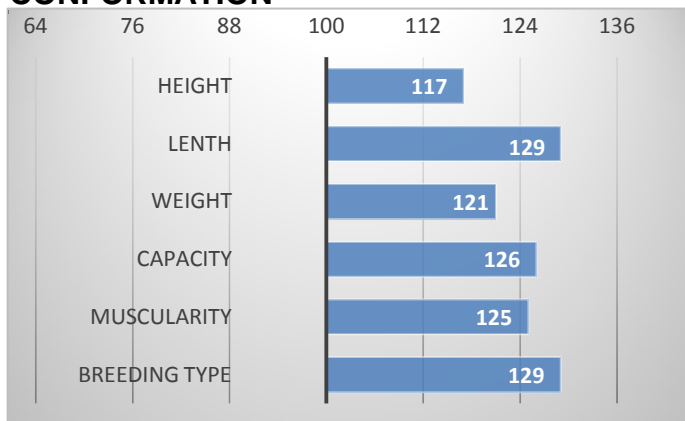

CONFORMATION