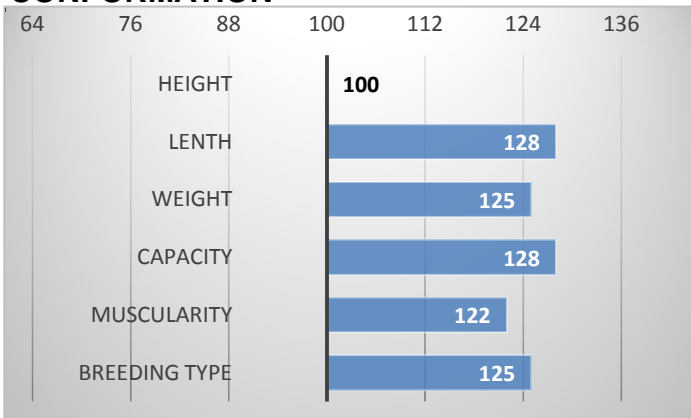

FR 4814004336

Hardy

Indienne

Daybillac

Vedette 1

CALVING

RELATIVE BREEDING VALUES - CZE

9/2023

CALVES 0

HERDS 0

CONFORMATION

Raisin was bought in France in Sommet d'Elevage show 2021 when national Aubrac show was held.

In Czechia he was awarded by 83 points for exterior.

Raisin has big frame and amazing body depths and widths.